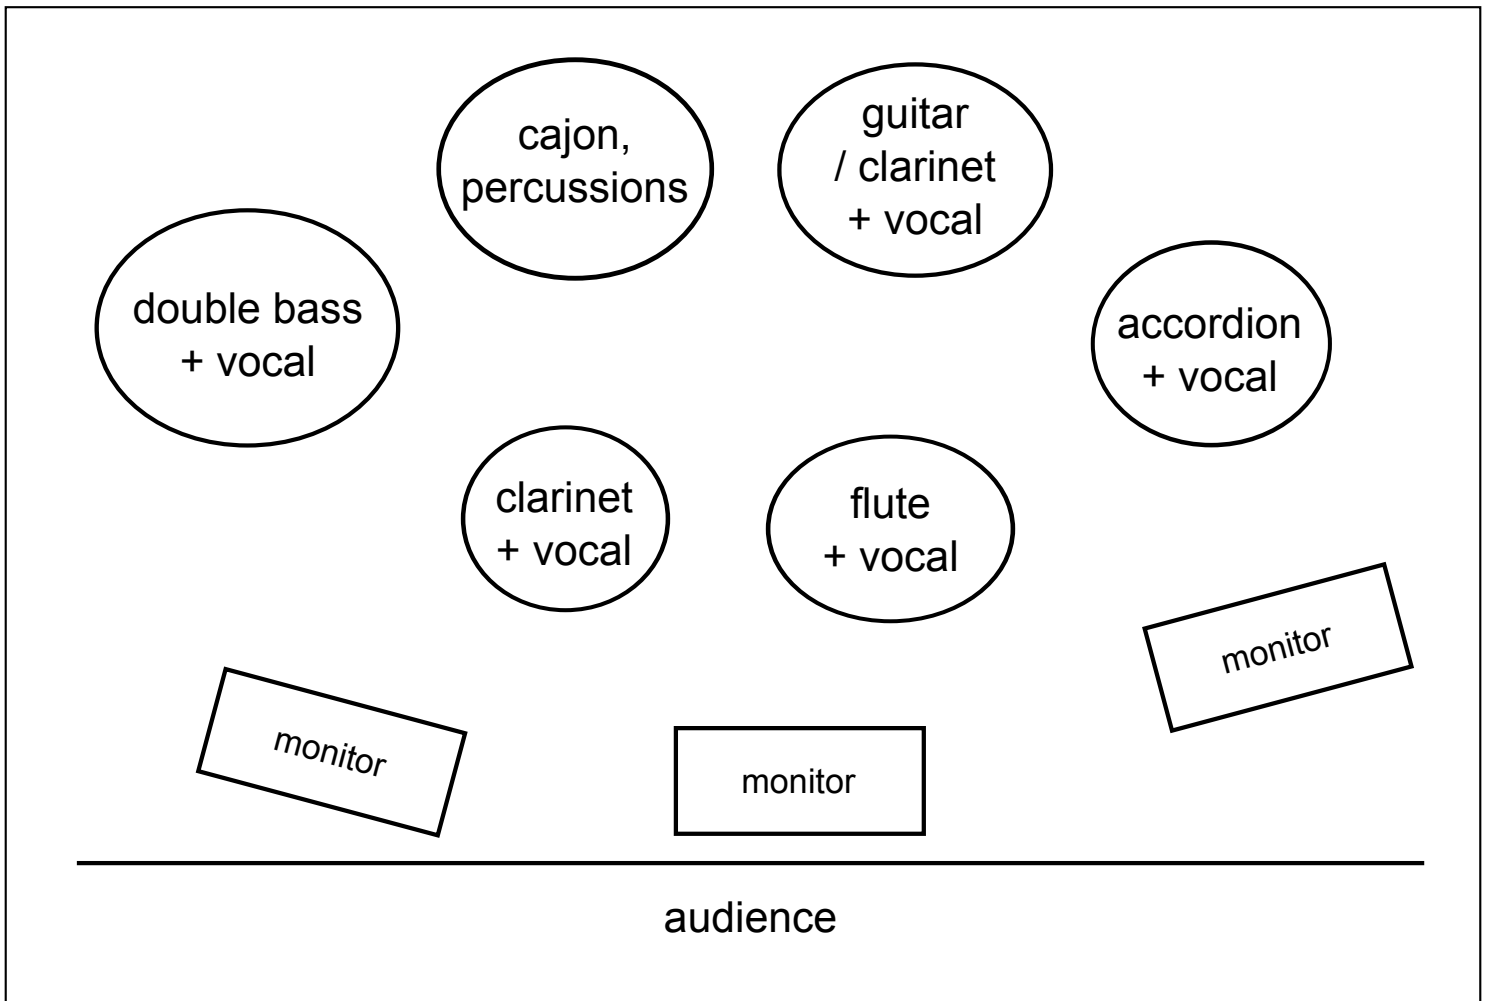

Rajtaraj

stageplan

flute + vocal	1x vocal mic + 1x XLR line (with phantom)
clarinet + vocal	1x vocal mic + 1x XLR line (with phantom)
double bass + vocal	1x vocal mic + 1x jack line
guitar / clarinet + vocal	1x vocal mic + 1x jack line
accordion + vocal	1x vocal mic + 1x instrument mic + 1x jack line
cajon, percussions	1x instrument mic + 1x XLR line
TOTAL (13 inputs)	5x vocal, 2x instrument mic, 3x XLR line, 3x jack line